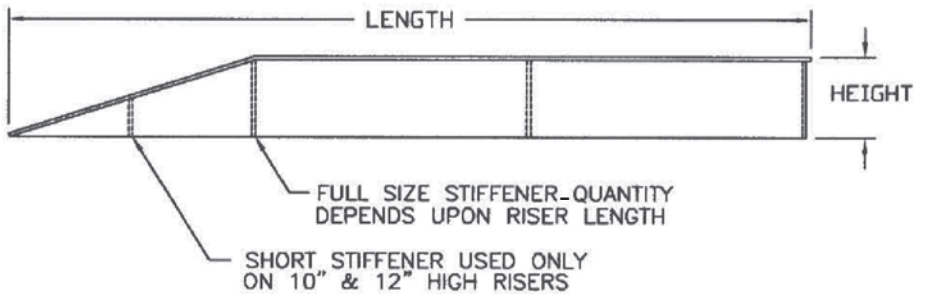

### STEEL AND ALUMINUM WHEEL RISERS

- Eliminate unsafe, below dock loading conditions
- Allow trailers to be positioned properly above dock for more efficient loading
- Reduce damage to loading equipment
- Heights up to 12"
- Widths of 18" and 24"
- Lengths to accommodate single, dual, or tandem axle trailers
- Custom sizes available
- Portable or permanently positioned

#### **STEEL** Model SWR

- Tabs for anchoring

#### **ALUMINUM** Model AWR

- Hand holds for easy moving

**WHEEL RISERS  
MODELS SWR (STEEL) & AWR (ALUMINUM)**

**SWR82454**

LENGTH  
WIDTH  
HEIGHT  
MODEL

**AWR82454**

LENGTH  
WIDTH  
HEIGHT  
MODEL