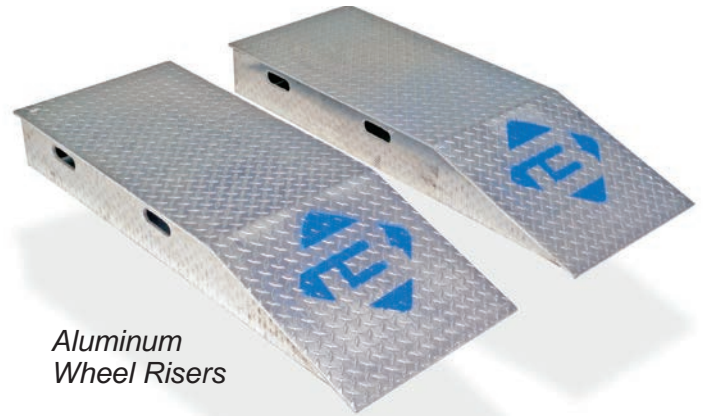

## Wheel Risers

### STEEL AND ALUMINUM WHEEL RISERS

- Eliminate unsafe, below dock loading conditions
- Allow trailers to be positioned properly above dock for more efficient loading
- Reduce damage to loading equipment
- Heights up to 12"
- Widths of 18" and 24"
- Lengths to accommodate single, dual, or tandem axle trailers
- Custom sizes available
- Portable or permanently positioned

#### **STEEL** Model SWR

- Tabs for anchoring

#### **ALUMINUM** Model AWR

- Hand holds for easy moving

**WHEEL RISERS  
MODELS SWR (STEEL) & AWR (ALUMINUM)**

**SWR82454**

LENGTH  
WIDTH  
HEIGHT  
MODEL

**AWR82454**

LENGTH  
WIDTH  
HEIGHT  
MODEL