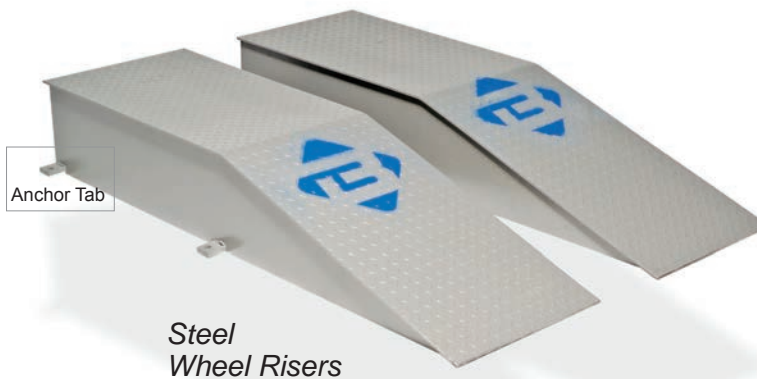

## Wheel Risers

### STEEL AND ALUMINUM WHEEL RISERS

- Eliminate unsafe, below dock loading conditions
- Allow trailers to be positioned properly above dock for more efficient loading
- Reduce damage to loading equipment
- Heights up to 12"
- Widths of 18" and 24"
- Lengths to accommodate single, dual, or tandem axle trailers
- Custom sizes available
- Portable or permanently positioned

#### **STEEL** Model SWR

- Tabs for anchoring

#### **ALUMINUM** Model AWR

- Hand holds for easy moving

**WHEEL RISERS  
MODELS SWR (STEEL) & AWR (ALUMINUM)**

**SWR82454**

LENGTH  
WIDTH  
HEIGHT  
MODEL

**AWR82454**

LENGTH  
WIDTH  
HEIGHT  
MODEL