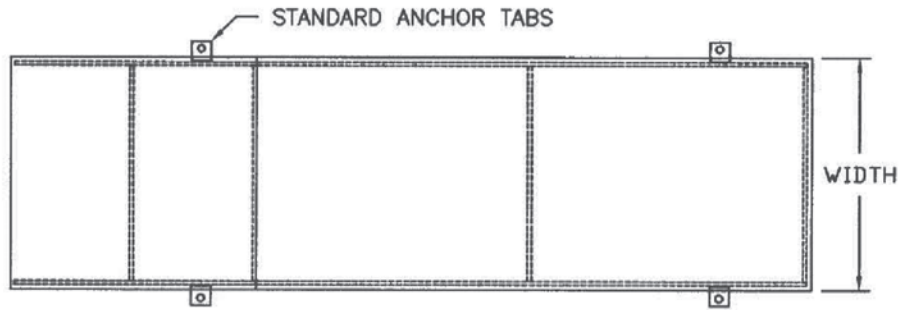

### STEEL AND ALUMINUM WHEEL RISERS

- Eliminate unsafe, below dock loading conditions
- Allow trailers to be positioned properly above dock for more efficient loading
- Reduce damage to loading equipment
- Heights up to 12"
- Widths of 18" and 24"
- Lengths to accommodate single, dual, or tandem axle trailers
- Custom sizes available
- Portable or permanently positioned

#### **STEEL** Model SWR

- Tabs for anchoring

#### **ALUMINUM** Model AWR

- Hand holds for easy moving

**WHEEL RISERS  
MODELS SWR (STEEL) & AWR (ALUMINUM)**

**SWR82454**

LENGTH  
WIDTH  
HEIGHT  
MODEL

**AWR82454**

LENGTH  
WIDTH  
HEIGHT  
MODEL