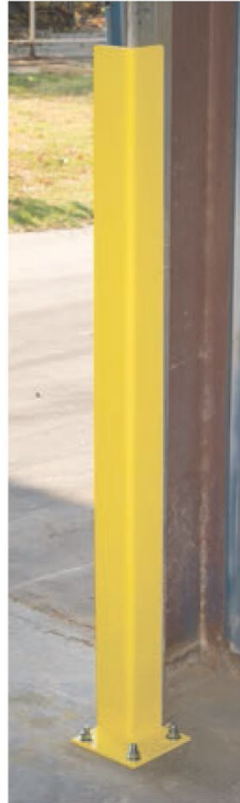

DG

DG48-3

## DOOR TRACK GUARD (DG & DG48-3)

Protects overhead door tracks from damage. Wrap-around track design for free door operation. Chamfered edge for reduced risk of injury when lowering door.

- 3/16" thick steel
- DG has 3/8" x 10" x 10" steel base plate with 5/8" holes (fasteners not included)
- DG can be fastened to both floor and wall
- DG48-3 has 1/4" x 6" x 6" steel base plate and only fastens to floor (fasteners not included) 1/2" anchors recommended.
- DG48-3 is a smaller lighter model that allows for tighter fit around door track