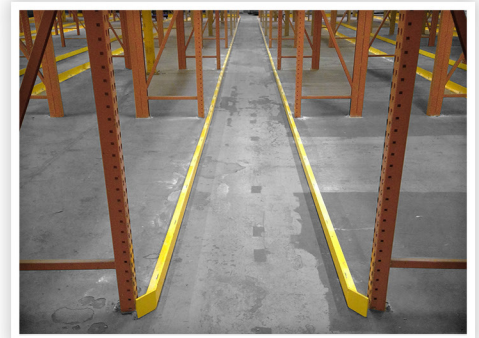

BLUFF

AN INTEGRATED WAREHOUSE SOLUTIONS BRAND

STEEL STRUCTURES

Manufactured to Enhance the Storage, Efficiency & Safety of Today's Warehouses

**Mezzanines
& Work Platform**

**Stairways, Ladders
& Landings**

**Conveyor
Crossovers**

Cantilever Racks

Carts

Guide Rail

Call 1-800-433-2212 or email us at FTW-DL-SS-Sales@iwsolutions.com

Tough Products For Demanding Jobs

- Quality that proves itself in the field
- Engineered to increase efficiency of the job and facility
- Designed with a focus on safety