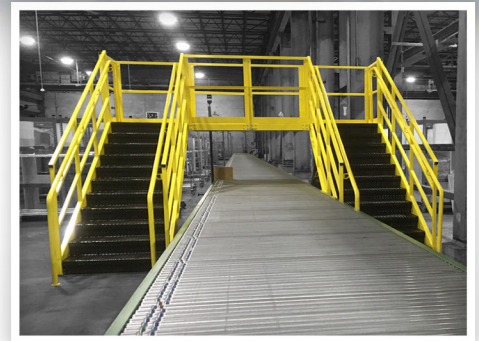

BLUFF

AN INTEGRATED WAREHOUSE SOLUTIONS BRAND

STEEL STRUCTURES

Manufactured to Enhance the Storage, Efficiency & Safety of Today's Warehouses

**Mezzanines
& Work Platform**

**Stairways, Ladders
& Landings**

**Conveyor
Crossovers**

Cantilever Racks

Carts

Guide Rail

Call 1-800-433-2212 or email us at FTW-DL-SS-Sales@iwsolutions.com

Tough Products For Demanding Jobs

- Quality that proves itself in the field
- Engineered to increase efficiency of the job and facility
- Designed with a focus on safety