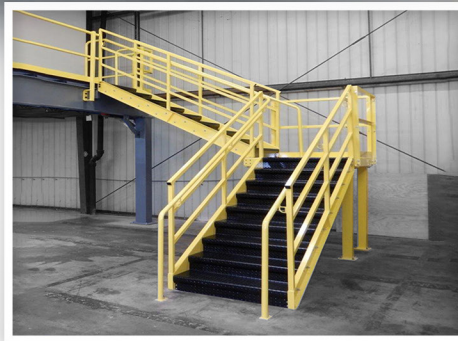

BLUFF

AN INTEGRATED WAREHOUSE SOLUTIONS BRAND

STEEL STRUCTURES

Manufactured to Enhance the Storage, Efficiency & Safety of Today's Warehouses

**Mezzanines
& Work Platform**

**Stairways, Ladders
& Landings**

**Conveyor
Crossovers**

Cantilever Racks

Carts

Guide Rail

Call 1-800-433-2212 or email us at FTW-DL-SS-Sales@iwsolutions.com

Tough Products For Demanding Jobs

- Quality that proves itself in the field
- Engineered to increase efficiency of the job and facility
- Designed with a focus on safety