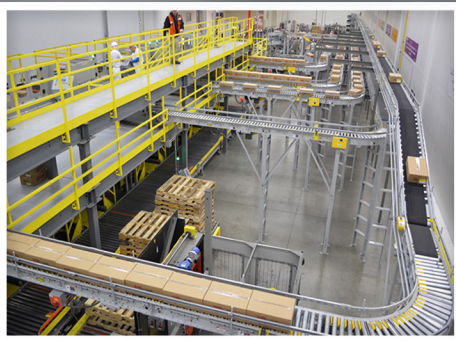

BLUFF

AN INTEGRATED WAREHOUSE SOLUTIONS BRAND

STEEL STRUCTURES

Manufactured to Enhance the Storage, Efficiency & Safety of Today's Warehouses

**Mezzanines
& Work Platform**

**Stairways, Ladders
& Landings**

**Conveyor
Crossovers**

Cantilever Racks

Carts

Guide Rail

Call 1-800-433-2212 or email us at FTW-DL-SS-Sales@iwsolutions.com

Tough Products For Demanding Jobs

- Quality that proves itself in the field
- Engineered to increase efficiency of the job and facility
- Designed with a focus on safety